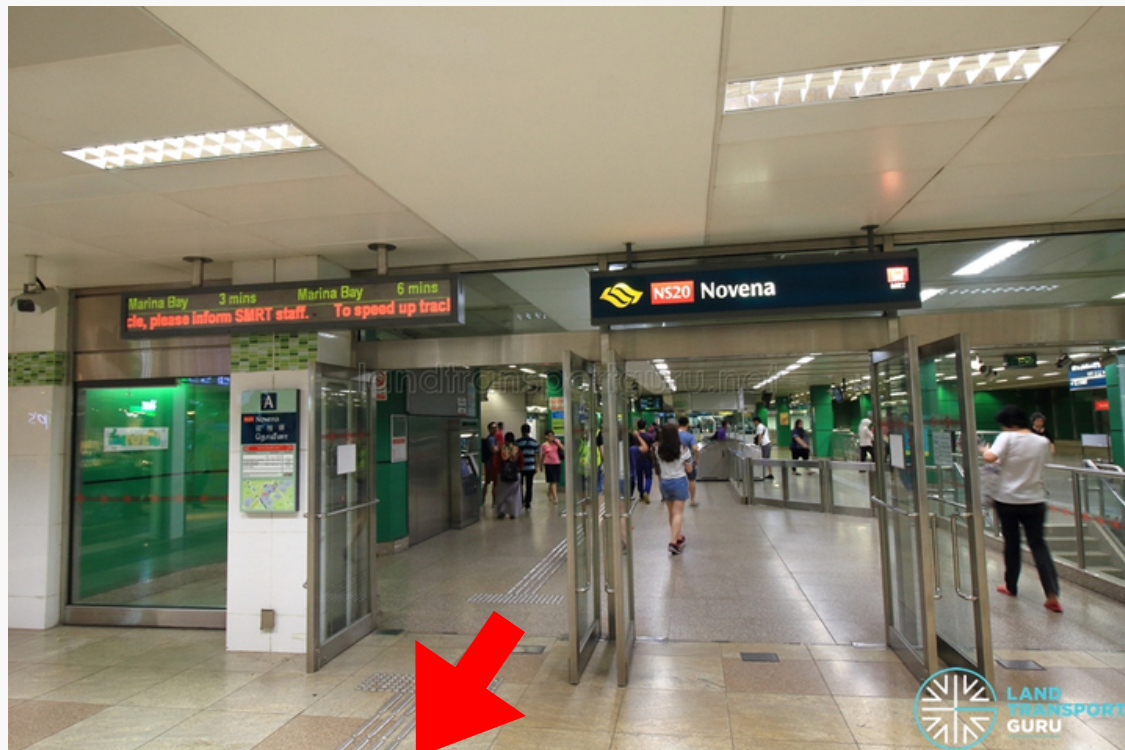

GETTING HERE

By Novena MRT Station (Nearest)

1

Exit Novena MRT control station and turn left towards signage “Tan Tock Seng Hospital”.

2

Go up to Level 1 past the Kopitiam towards The Coffee Bean and Tea Leaf.

3

Turn left after Subway. Look out for overhead signage that reads “Theatrette”.

4

You have arrived! Please head to the registration counter at the entrance.

GETTING HERE

By Taxi/ Private Hire

1

Select and inform driver to drop off at “Ward Block Drop-off Point” of Tan Tock Seng Hospital.

2

Turn right after the main entrance. Look out for overhead signage that reads “Theatrette”.

3

You have arrived! Please head to the registration counter at the entrance.

GETTING HERE

By Self-Drive

1

Park at the basement carpark 3 near Lobby H. Take the lift to Level 1.