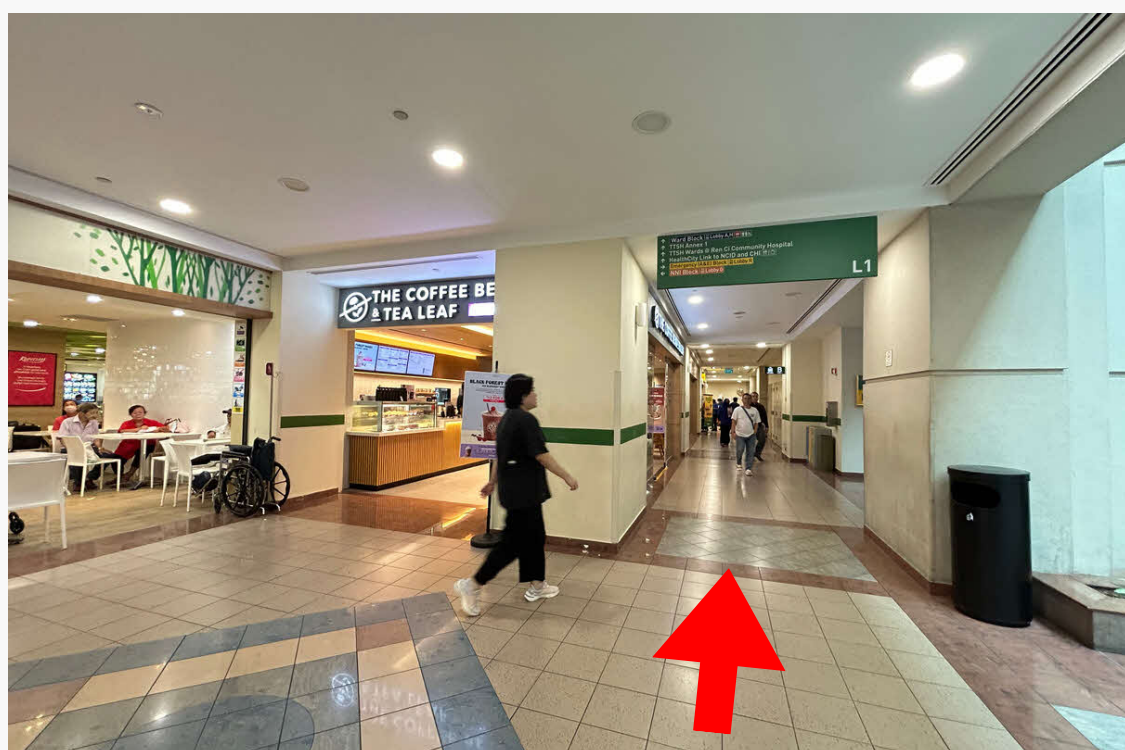

GETTING HERE

By Novena MRT Station (Nearest)

1

Exit Novena MRT control station and turn left towards signage “Tan Tock Seng Hospital”.

2

Go up to Level 1 past the Kopitiam towards The Coffee Bean and Tea Leaf.

3

Turn left after Subway. Look out for overhead signage that reads “Theatrette”.

4

You have arrived! Please head to the registration counter at the entrance.

GETTING HERE

By Taxi/ Private Hire

1

Select and inform driver to drop off at “Ward Block Drop-off Point” of Tan Tock Seng Hospital.

2

Turn right after the main entrance. Look out for overhead signage that reads “Theatrette”.

3

You have arrived! Please head to the registration counter at the entrance.

GETTING HERE

By Self-Drive

1

Park at the basement carpark 3 near Lobby H. Take the lift to Level 1.

2

Turn right and you have arrived at Theatrette.

3

Please head to the registration counter at the entrance.