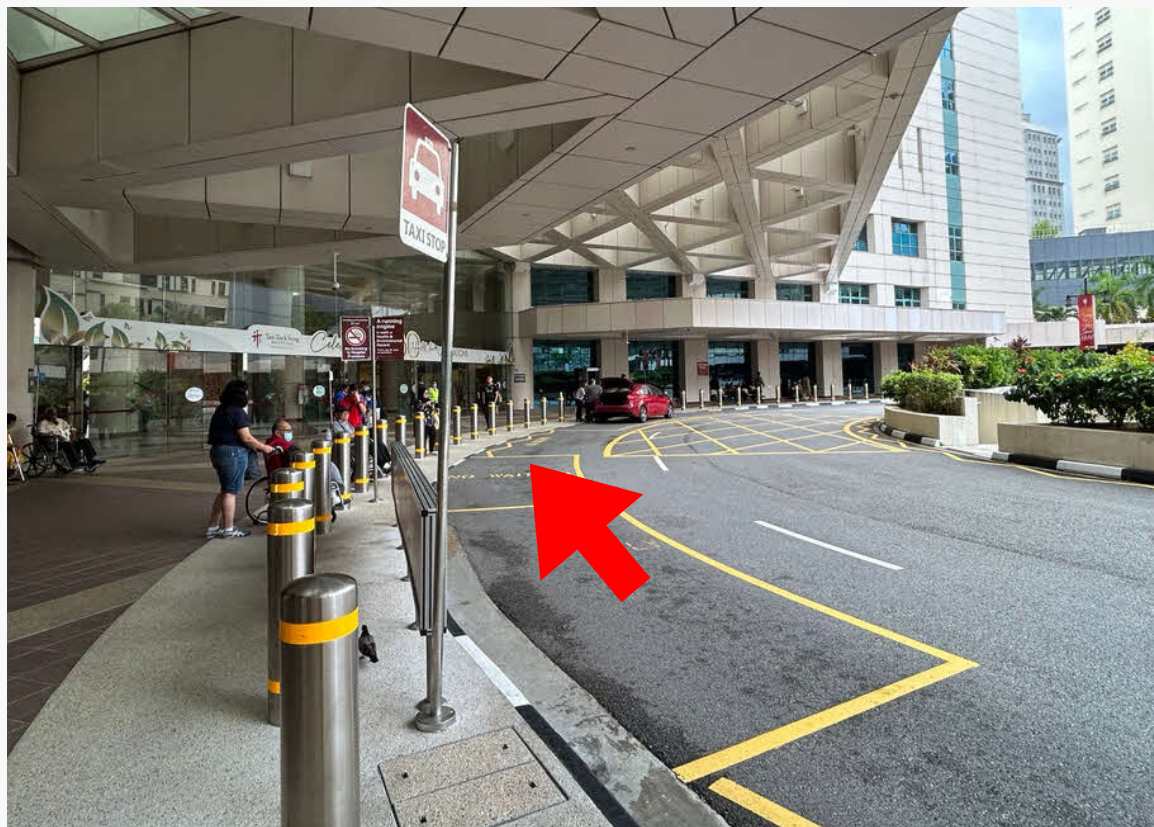

GETTING HERE

By Novena MRT Station (Nearest)

1

Exit Novena MRT control station and turn left towards signage “Tan Tock Seng Hospital”.

2

Go up to Level 1 past the Kopitiam towards The Coffee Bean and Tea Leaf.

3

Turn left after Subway. Look out for overhead signage that reads “Theatrette”.

4

You have arrived! Please head to the registration counter at the entrance.

GETTING HERE

By Taxi/ Private Hire

1

Select and inform driver to drop off at “Ward Block Drop-off Point” of Tan Tock Seng Hospital.

2

Turn right after the main entrance. Look out for overhead signage that reads “Theatrette”.

3

You have arrived! Please head to the registration counter at the entrance.

GETTING HERE

By Self-Drive

1

Park at the basement carpark 3 near Lobby H. Take the lift to Level 1.

2

Turn right and you have arrived at Theatrette.

3

Please head to the registration counter at the entrance.