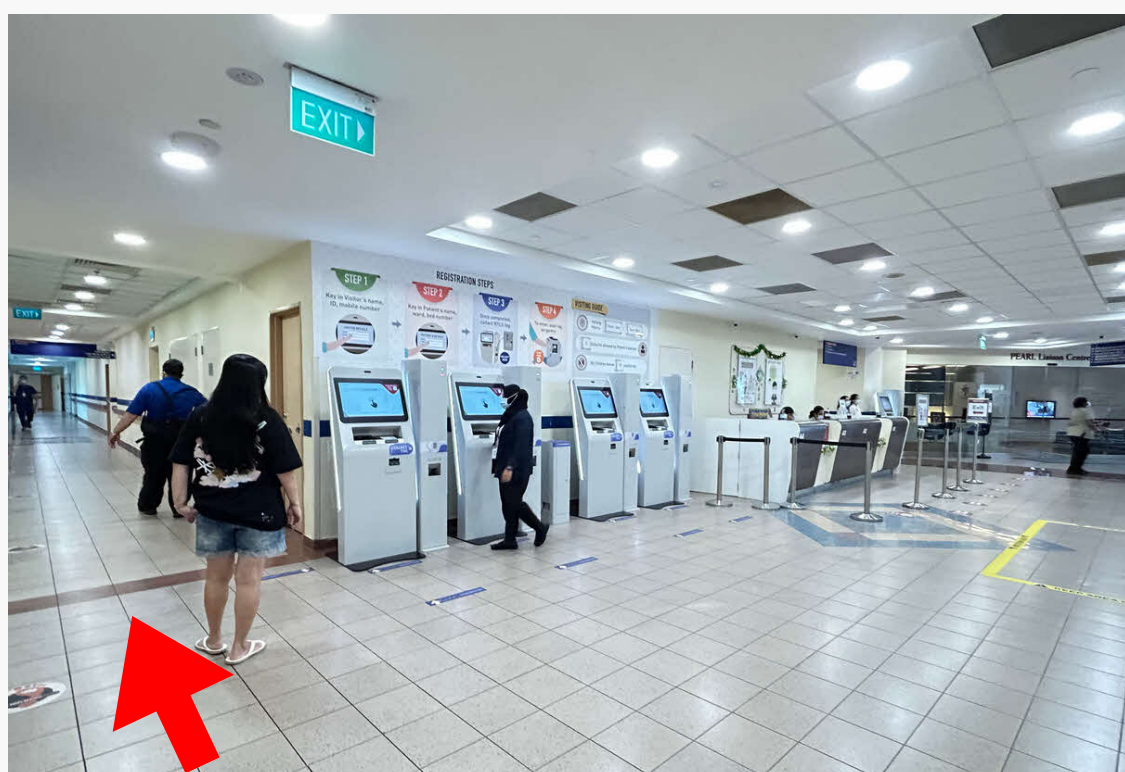

GETTING HERE

By Novena MRT Station (Nearest)

1

Exit Novena MRT control station and turn left towards signage “Tan Tock Seng Hospital”.

2

Go up to Level 1 past the Kopitiam towards The Coffee Bean and Tea Leaf.

3

Turn left after Subway. Look out for overhead signage that reads “Theatrette”.

4

You have arrived! Please head to the registration counter at the entrance.

GETTING HERE

By Taxi/ Private Hire

1

Select and inform driver to drop off at “Ward Block Drop-off Point” of Tan Tock Seng Hospital.

2

Turn right after the main entrance. Look out for overhead signage that reads “Theatrette”.

3

You have arrived! Please head to the registration counter at the entrance.

GETTING HERE

By Self-Drive

1

Park at the basement carpark 3 near Lobby H. Take the lift to Level 1.