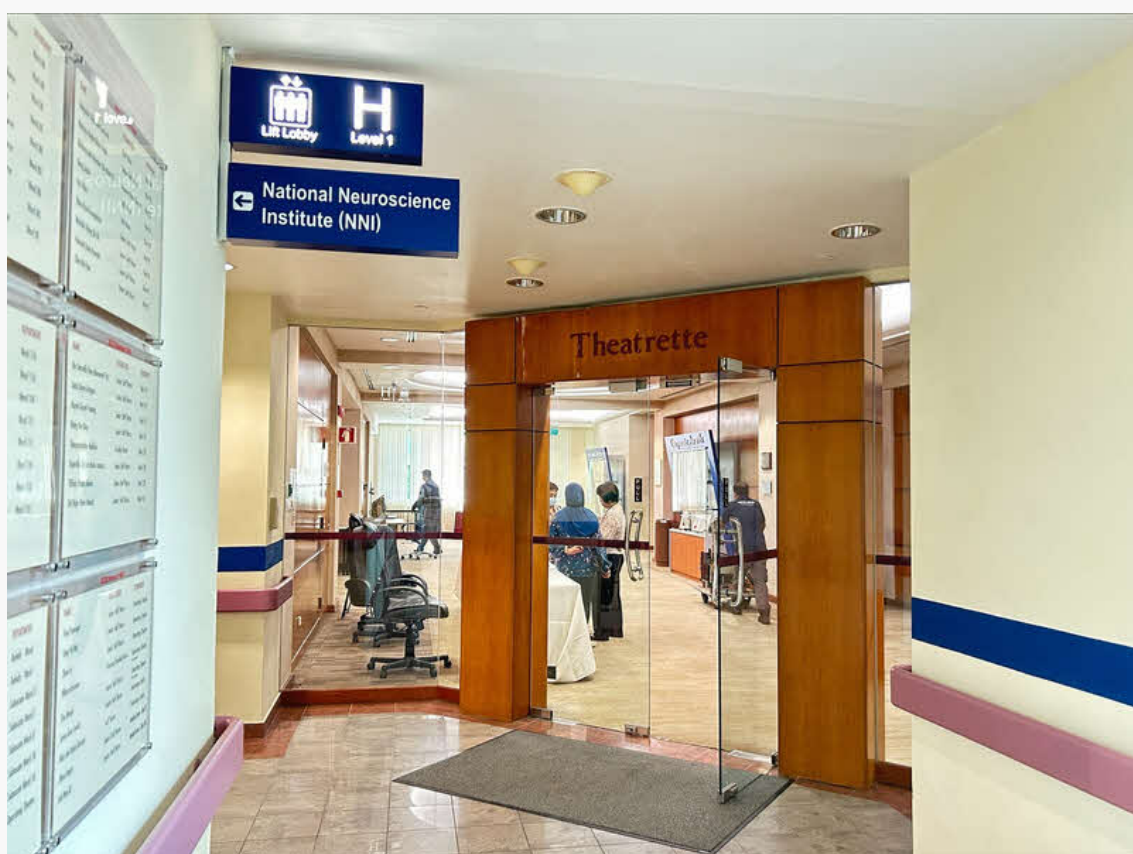

GETTING HERE

By Novena MRT Station (Nearest)

1

Exit Novena MRT control station and turn left towards signage “Tan Tock Seng Hospital”.

2

Go up to Level 1 past the Kopitiam towards The Coffee Bean and Tea Leaf.

3

Turn left after Subway. Look out for overhead signage that reads “Theatrette”.

4

You have arrived! Please head to the registration counter at the entrance.

GETTING HERE

By Taxi/ Private Hire

1

Select and inform driver to drop off at “Ward Block Drop-off Point” of Tan Tock Seng Hospital.

2

Turn right after the main entrance. Look out for overhead signage that reads “Theatrette”.

3

You have arrived! Please head to the registration counter at the entrance.

GETTING HERE

By Self-Drive

1

Park at the basement carpark 3 near Lobby H. Take the lift to Level 1.

2

Turn right and you have arrived at Theatrette.

3

Please head to the registration counter at the entrance.