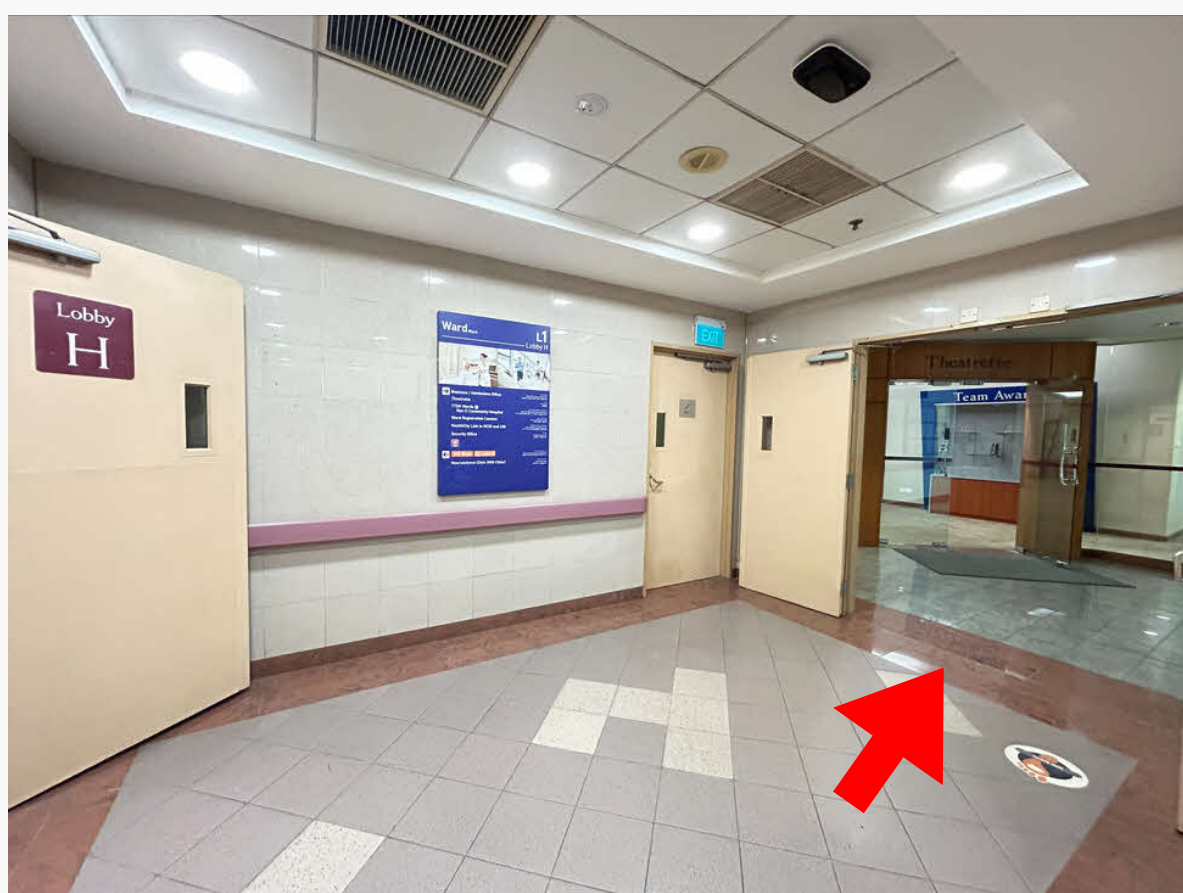

GETTING HERE

By Novena MRT Station (Nearest)

1

Exit Novena MRT control station and turn left towards signage “Tan Tock Seng Hospital”.

2

Go up to Level 1 past the Kopitiam towards The Coffee Bean and Tea Leaf.

3

Turn left after Subway. Look out for overhead signage that reads “Theatrette”.

4

You have arrived! Please head to the registration counter at the entrance.

GETTING HERE

By Taxi/ Private Hire

1

Select and inform driver to drop off at “Ward Block Drop-off Point” of Tan Tock Seng Hospital.

2

Turn right after the main entrance. Look out for overhead signage that reads “Theatrette”.

3

You have arrived! Please head to the registration counter at the entrance.

GETTING HERE

By Self-Drive

1

Park at the basement carpark 3 near Lobby H. Take the lift to Level 1.